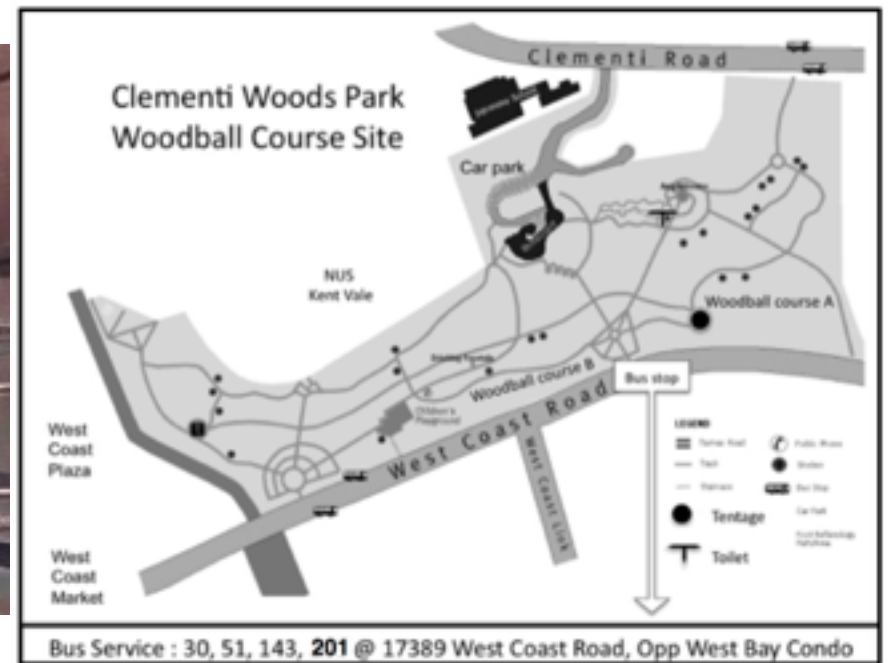

17th Singapore LCC Woodball International Championship 04/08~07/08,2017

Route towards success

how to go Woodball course

寻找狮城杯木球赛场路线图