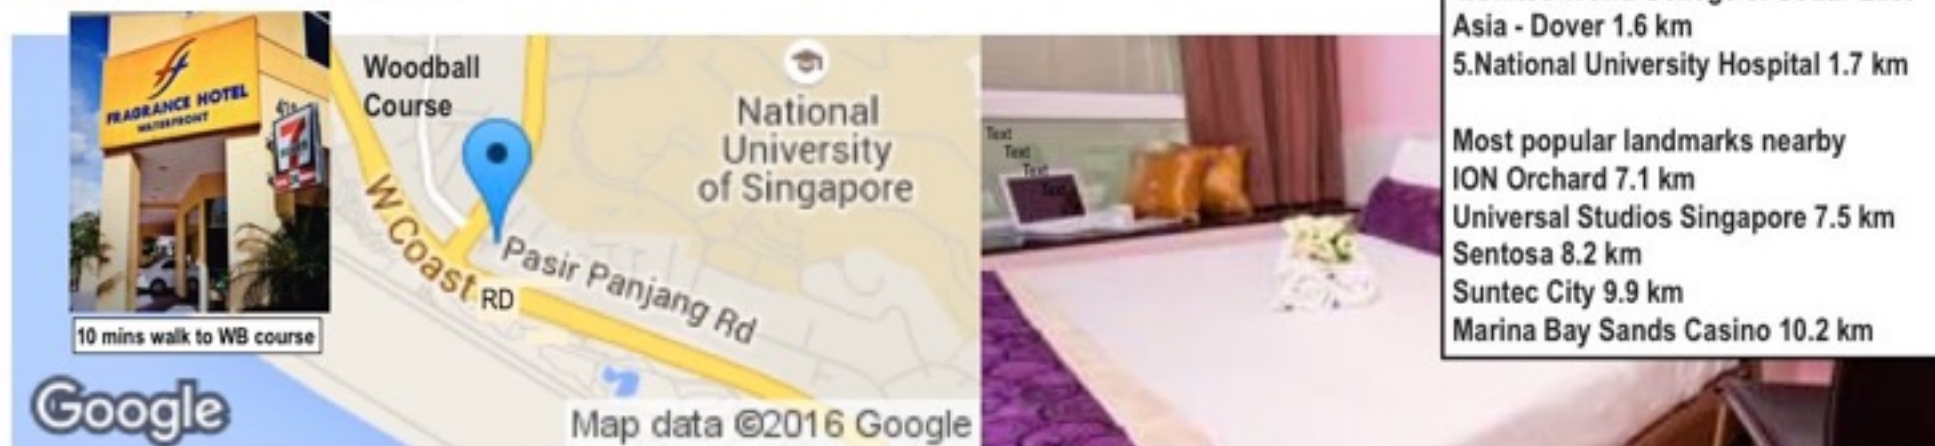

狮城杯各路人马
磨拳擦掌先探路
在哪落脚安顿呢

房位有限，先到先得，
请速报名

Hotel you may stay
during 17th
Singapore LCC
Woodball
International
Championship
04/08~07/08,2017

Pasir Panjang Inn

404 Pasir Panjang Road, 118741 Singapore, Singapore (Phone: +6567788511)

Fragrance Hotel - Waterfront

飞龙水轩酒店

418 Pasir Panjang Road, Singapore, 118759, Singapore - [Show directions](#)

Phone: +6563456116

- Closest landmarks
- 1.National University of Singapore 1 km
 - 2.Lee Kong Chian Natural History Museum 1.2 km
 - 3.National Research Foundation Singapore 1.5 km
 - 4.United World College of South East Asia - Dover 1.6 km
 - 5.National University Hospital 1.7 km

- Most popular landmarks nearby
- ION Orchard 7.1 km
 - Universal Studios Singapore 7.5 km
 - Sentosa 8.2 km
 - Suntec City 9.9 km
 - Marina Bay Sands Casino 10.2 km

17th Singapore LCC Woodball International Championship 04/08~07/08,2017