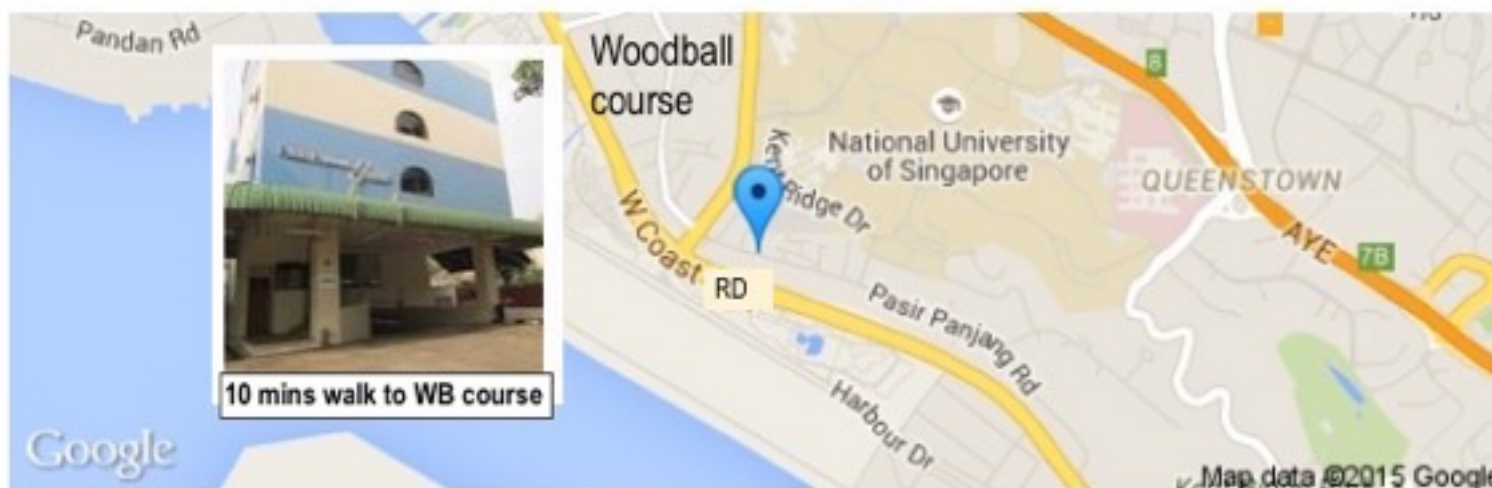

狮城杯各路人马
磨拳擦掌先探路
在哪落脚安顿呢

房位有限，先到先得，
请速报名

Hotel you may stay
during 17th
Singapore LCC
Woodball
International
Championship
04/08~07/08,2017

Pasir Panjang Inn

404 Pasir Panjang Road, 118741 Singapore, Singapore (Phone: +6567788511)

Fragrance Hotel - Waterfront

飞龙水轩酒店

418 Pasir Panjang Road, Singapore, 118759, Singapore - [Show directions](#)

Phone: +6563456116

- Closest landmarks
- 1.National University of Singapore 1 km
 - 2.Lee Kong Chian Natural History Museum 1.2 km
 - 3.National Research Foundation Singapore 1.5 km
 - 4.United World College of South East Asia - Dover 1.6 km
 - 5.National University Hospital 1.7 km

- Most popular landmarks nearby
- ION Orchard 7.1 km
 - Universal Studios Singapore 7.5 km
 - Sentosa 8.2 km
 - Suntec City 9.9 km
 - Marina Bay Sands Casino 10.2 km

17th Singapore LCC Woodball International Championship 04/08~07/08,2017